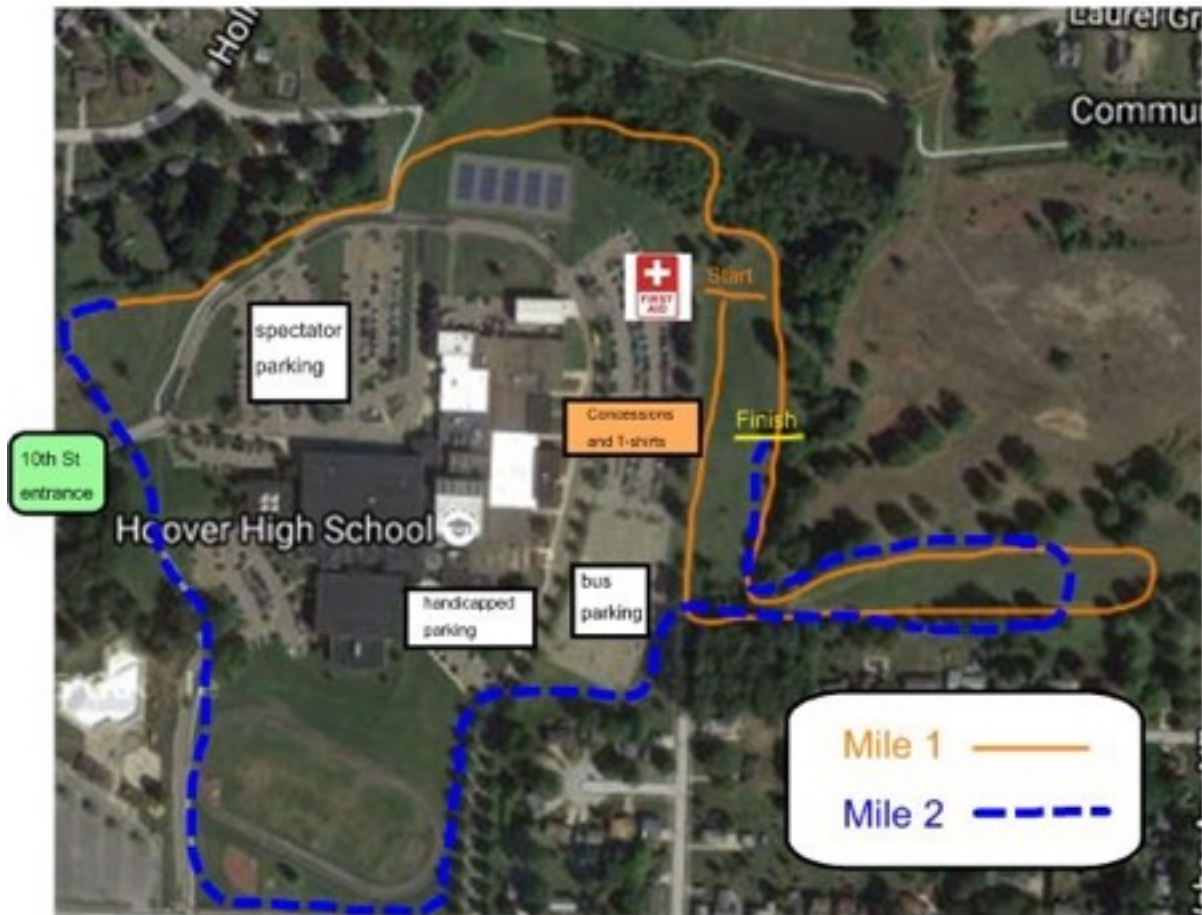

2016 Dave Clegg Invitational 2 Mile Course

additional parking across the street at the stadium

bus and handicapped entrance from 7th street